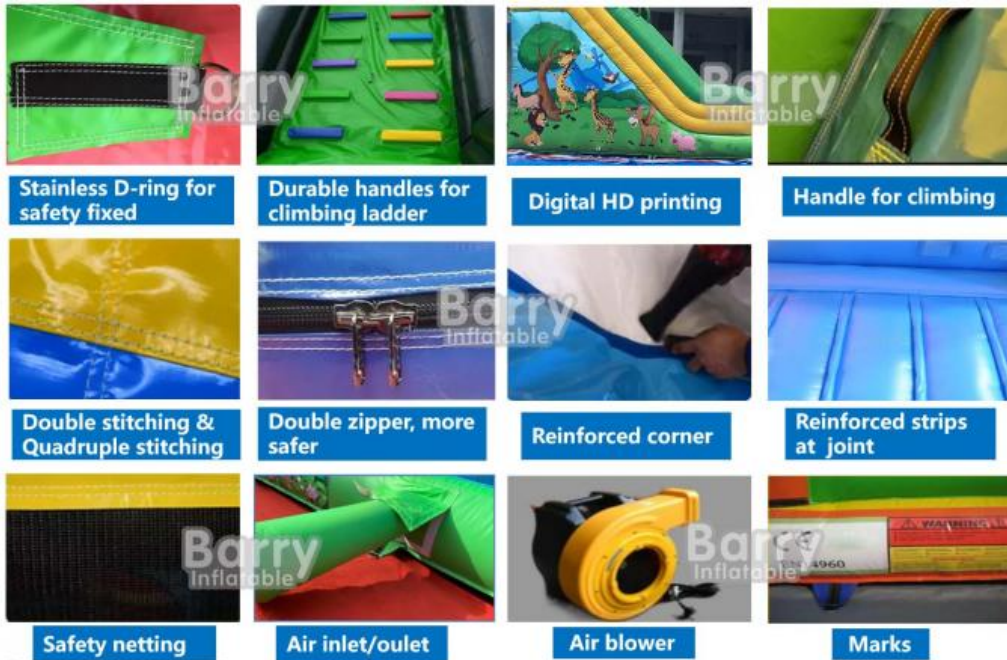

Amusement Parks & Indoor Play Centers

Rental Business Additions (High ROI product!)

Workmanship:

- 1) Double stitching inside and outside.
- 2) Quadruple stitching for the stress-bearing parts and the joint parts.
- 3) pvc tarpaulin webbing reinforces for some parts.
- 4) Full-digital printing protected by a liquid protection film.
- 5) Enough zipper outlets to deflate the games quickly.
- 6) Reinforcements for zipper joints.
- 7) Zipper cover with to disperse the stress for zippers.