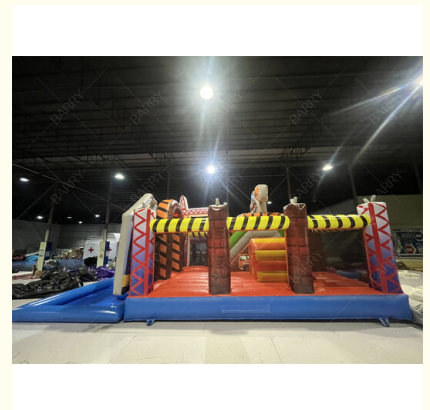

More Images

for more products please visit us on inflatables-toy.com

Product Description

Construction Adventure Inflatable Combo | Bounce House + Slide + Splash Pool, All-In-One Kids Play System

Product Overview

Step into a world of construction-themed fun with this all-in-one inflatable combo bouncer, slide, and splash pool! Designed to spark imagination, this interactive play center features vibrant construction site graphics, a bouncy castle, a thrilling slide, and a large splash pool—all in one unit. It's not just a slide; it's a complete play experience that lets kids "work" and play like little builders, making it perfect for themed parties, events, and rental businesses looking to offer something unique.

Key Features & Benefits (New Angle: Interactive & Themed Play)

Immersive Construction Theme

Vibrant, detailed graphics of cranes, safety barriers, and building tools bring the construction site to life. Kids love pretending to be construction workers, adding a fun, imaginative layer to their playtime. The theme is universally loved by kids, making this combo a top choice for themed birthday parties and events.

Use it as a dry bounce house and slide for year-round fun, or convert it into a water play center by filling the pool with water and connecting a hose to the slide. It's perfect for summer parties, backyard barbecues, and indoor winter events.