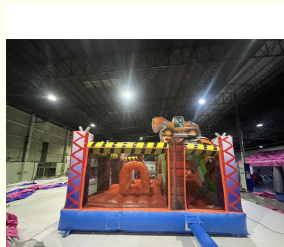

More Images

for more products please visit us on inflatables-toy.com