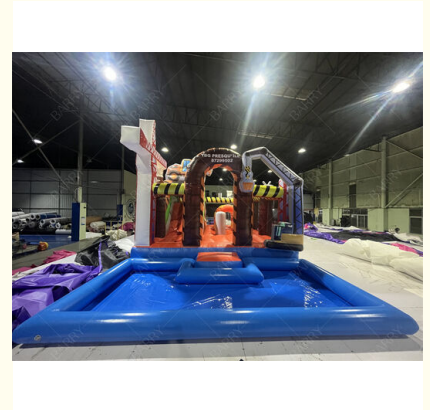

Construction Adventure Inflatable Combo | Bounce House + Slide + Splash Pool, All-In-One Kids Play System

Our Product Introduction

Basic Information

- Place of Origin: China
- Brand Name: Barry
- Certification: CE, EN14960, , SCT, EN71
- Minimum Order Quantity: 1 Piece
- Price: 699-1399
- Packaging Details: Product is packed by strong PVC bag and carton for blower, pump and other accessories
- Delivery Time: 7-15 Working Days
- Payment Terms: T/T, Paypal, Western Union
- Supply Ability: 2000 Pices/Month

Product Specification

- Combo Size: 6x5m
- Pool: 5x2.5m
- Material: 0.55mm PVC Tarpaulin
- Accessory: CE/UL Blower And Repair Material
- Theme: Pink Princess
- Life Span: More Than 3 Years
- Trade Term: FOB, CIF, CRF, EXW Price
- Warranty: 1-3 Years
- Highlight: **inflatable bounce house with slide, kids splash pool combo, all-in-one inflatable play system**

More Images

for more products please visit us on inflatables-toy.com