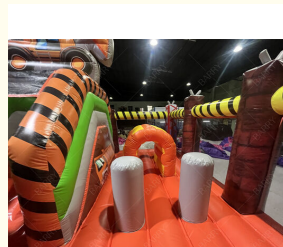

More Images

for more products please visit us on inflatables-toy.com