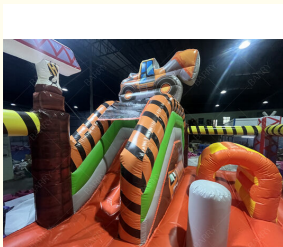

More Images

for more products please visit us on inflatables-toy.com