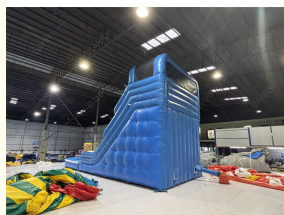

Commercial Blue Wave Kids Backyard PVC Inflatable Slide With Pool For Home Use

Our Product Introduction

for more products please visit us on inflatables-toy.com

Basic Information

- Place of Origin: China
- Brand Name: Barry
- Certification: CE, EN14960, , SCT, EN71
- Minimum Order Quantity: 1 Piece
- Price: 699-1399
- Packaging Details: Product is packed by strong PVC bag and carton for blower, pump and other accessories
- Delivery Time: 7-15 Working Days
- Payment Terms: T/T, Paypal, Western Union
- Supply Ability: 2000 Pices/Month

Product Specification

- Size: 9x4.5x6m Or As You Need
- Material: 0.55mm PVC Tarpaulin
- Accessory: CE/UL Blower And Repair Material
- Theme: Pink Princess
- Life Span: More Than 3 Years
- Trade Term: FOB, CIF, CRF, EXW Price
- Warranty: 1-3 Years
- Highlight: **Commercial PVC inflatable water slide, Kids backyard inflatable slide with pool, Home use inflatable water slide**

More Images

Product Description

Commercial Blue Wave Kids Backyard PVC Inflatable Slide With Pool For Home Use

Product Overview

This premium double-lane inflatable water slide with a deep landing pool is designed for high-traffic commercial use, built to exceed expectations for rental companies, event planners, and water parks. Its bold blue wave-inspired design and massive scale make it a head-turning centerpiece at any summer event, while the three parallel lanes let kids race side-by-side for non-stop excitement. Built for durability, safety, and maximum ROI, this slide is a workhorse for your business that will keep guests coming back year after year.

Year-Round Versatility

Use it as a refreshing water slide in summer by connecting a hose to the built-in water spray system, or convert it to a dry slide for indoor events, school carnivals, or winter parties. No matter the season, this slide delivers endless fun.