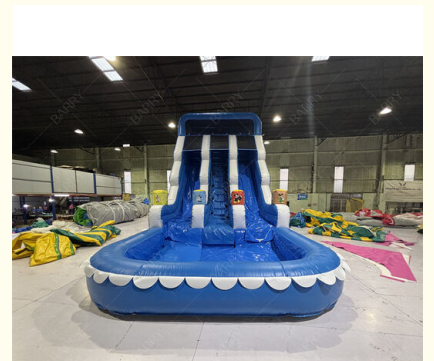

Commercial Blue Wave Kids Backyard PVC Inflatable Slide With Pool For Home Use

Our Product Introduction

for more products please visit us on inflatables-toy.com

Basic Information

- Place of Origin: China
- Brand Name: Barry
- Certification: CE, EN14960, , SCT, EN71
- Minimum Order Quantity: 1 Piece
- Price: 699-1399
- Packaging Details: Product is packed by strong PVC bag and carton for blower, pump and other accessories
- Delivery Time: 7-15 Working Days
- Payment Terms: T/T, Paypal, Western Union
- Supply Ability: 2000 Pices/Month

Product Specification

- Size: 9x4.5x6m Or As You Need
- Material: 0.55mm PVC Tarpaulin
- Accessory: CE/UL Blower And Repair Material
- Theme: Pink Princess
- Life Span: More Than 3 Years
- Trade Term: FOB, CIF, CRF, EXW Price
- Warranty: 1-3 Years
- Highlight: **Commercial PVC inflatable water slide, Kids backyard inflatable slide with pool, Home use inflatable water slide**

More Images

Product Description

Commercial Blue Wave Kids Backyard PVC Inflatable Slide With Pool For Home Use

Product Overview

This premium double-lane inflatable water slide with a deep landing pool is designed for high-traffic commercial use, built to exceed expectations for rental companies, event planners, and water parks. Its bold blue wave-inspired design and massive scale make it a head-turning centerpiece at any summer event, while the three parallel lanes let kids race side-by-side for non-stop excitement. Built for durability, safety, and maximum ROI, this slide is a workhorse for your business that will keep guests coming back year after year.

Year-Round Versatility

Use it as a refreshing water slide in summer by connecting a hose to the built-in water spray system, or convert it to a dry slide for indoor events, school carnivals, or winter parties. No matter the season, this slide delivers endless fun.