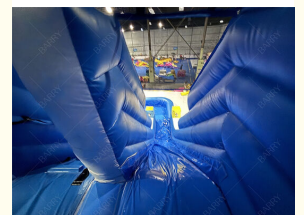

Commercial Blue Wave Kids Backyard PVC Inflatable Slide With Pool For Home Use

Our Product Introduction

for more products please visit us on inflatables-toy.com

Basic Information

- Place of Origin: China
- Brand Name: Barry
- Certification: CE, EN14960, , SCT, EN71
- Minimum Order Quantity: 1 Piece
- Price: 699-1399
- Packaging Details: Product is packed by strong PVC bag and carton for blower, pump and other accessories
- Delivery Time: 7-15 Working Days
- Payment Terms: T/T, Paypal, Western Union
- Supply Ability: 2000 Pices/Month

Product Specification

- Size: 9x4.5x6m Or As You Need
- Material: 0.55mm PVC Tarpaulin
- Accessory: CE/UL Blower And Repair Material
- Theme: Pink Princess
- Life Span: More Than 3 Years
- Trade Term: FOB, CIF, CRF, EXW Price
- Warranty: 1-3 Years
- Highlight: **Commercial PVC inflatable water slide, Kids backyard inflatable slide with pool, Home use inflatable water slide**

More Images

Product Description

Commercial Blue Wave Kids Backyard PVC Inflatable Slide With Pool For Home Use

Product Overview

This premium double-lane inflatable water slide with a deep landing pool is designed for high-traffic commercial use, built to exceed expectations for rental companies, event planners, and water parks. Its bold blue wave-inspired design and massive scale make it a head-turning centerpiece at any summer event, while the three parallel lanes let kids race side-by-side for non-stop excitement. Built for durability, safety, and maximum ROI, this slide is a workhorse for your business that will keep guests coming back year after year.

Year-Round Versatility

Use it as a refreshing water slide in summer by connecting a hose to the built-in water spray system, or convert it to a dry slide for indoor events, school carnivals, or winter parties. No matter the season, this slide delivers endless fun.