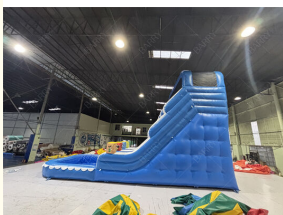

Commercial Blue Wave Kids Backyard PVC Inflatable Slide With Pool For Home Use

Our Product Introduction

for more products please visit us on inflatables-toy.com

Basic Information

- Place of Origin: China
- Brand Name: Barry
- Certification: CE, EN14960, , SCT, EN71
- Minimum Order Quantity: 1 Piece
- Price: 699-1399
- Packaging Details: Product is packed by strong PVC bag and carton for blower, pump and other accessories
- Delivery Time: 7-15 Working Days
- Payment Terms: T/T, Paypal, Western Union
- Supply Ability: 2000 Pices/Month

Product Specification

- Size: 9x4.5x6m Or As You Need
- Material: 0.55mm PVC Tarpaulin
- Accessory: CE/UL Blower And Repair Material
- Theme: Pink Princess
- Life Span: More Than 3 Years
- Trade Term: FOB, CIF, CRF, EXW Price
- Warranty: 1-3 Years
- Highlight: **Commercial PVC inflatable water slide, Kids backyard inflatable slide with pool, Home use inflatable water slide**

More Images

Product Description

Commercial Blue Wave Kids Backyard PVC Inflatable Slide With Pool For Home Use

Product Overview

This premium double-lane inflatable water slide with a deep landing pool is designed for high-traffic commercial use, built to exceed expectations for rental companies, event planners, and water parks. Its bold blue wave-inspired design and massive scale make it a head-turning centerpiece at any summer event, while the three parallel lanes let kids race side-by-side for non-stop excitement. Built for durability, safety, and maximum ROI, this slide is a workhorse for your business that will keep guests coming back year after year.

Year-Round Versatility

Use it as a refreshing water slide in summer by connecting a hose to the built-in water spray system, or convert it to a dry slide for indoor events, school carnivals, or winter parties. No matter the season, this slide delivers endless fun.