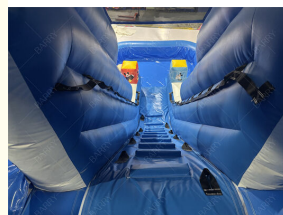

Product Specification

- Size: 9x4.5x6m Or As You Need
- Material: 0.55mm PVC Tarpaulin
- Accessory: CE/UL Blower And Repair Material
- Theme: Pink Princess
- Life Span: More Than 3 Years
- Trade Term: FOB, CIF, CRF, EXW Price
- Warranty: 1-3 Years
- Highlight: **Commercial PVC inflatable water slide, Kids backyard inflatable slide with pool, Home use inflatable water slide**

More Images

Product Description

Commercial Blue Wave Kids Backyard PVC Inflatable Slide With Pool For Home Use

Product Overview

This premium double-lane inflatable water slide with a deep landing pool is designed for high-traffic commercial use, built to exceed expectations for rental companies, event planners, and water parks. Its bold blue wave-inspired design and massive scale make it a head-turning centerpiece at any summer event, while the three parallel lanes let kids race side-by-side for non-stop excitement. Built for durability, safety, and maximum ROI, this slide is a workhorse for your business that will keep guests coming back year after year.

Year-Round Versatility

Use it as a refreshing water slide in summer by connecting a hose to the built-in water spray system, or convert it to a dry slide for indoor events, school carnivals, or winter parties. No matter the season, this slide delivers endless fun.