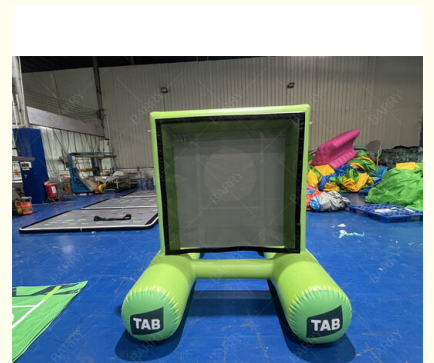

Product Specification

- Place Of Origin: Guangzhou
- Dimensions: 1.5x1.9m Or Customized
- Material: PVC
- Application: Outdoor,rental Business,amusement Park
- Color: Blue ,green
- Shipping Way: By Sea,express,air
- Logo: Can Be Printed On
- Delivery Time: 7-15days
- Item: Inflatable Soccer Field For Kids
- Highlight: **inflatable target goal game, customizable sports toss game, inflatable sports games with warranty**

More Images

Product Description

Inflatable TAB Brand Target Goal Game Customizable Sports Toss Game

Product Overview

This inflatable target goal game is a fun, interactive sports activity designed for events, parties, brand activations, and family entertainment. Built with the vibrant green TAB-branded design shown in the photos, it combines a lightweight, stable structure with a clear target opening for ball-tossing or aiming games, perfect for all ages.

The large front panel offers a high-visibility canvas for branding, making it ideal for corporate events, trade shows, or promotional campaigns.

Durable & Stable Construction

Made from heavy-duty 0.55mm commercial-grade PVC tarpaulin, built to withstand repeated use indoors and outdoors. The wide, weighted base design ensures the goal stays stable during play, even with active participants, while reinforced stitching at all stress points prevents tears.

The mesh target opening allows clear visibility while containing soft balls or lightweight projectiles, making it safe for kids and adults alike.

Easy Setup & Portability

Inflates quickly with a standard blower (included optional) in just minutes, and deflates compactly for easy transport and storage.