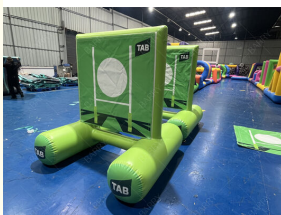

Product Specification

- Place Of Origin: Guangzhou
- Dimensions: 1.5x1.9m Or Customized
- Material: PVC
- Application: Outdoor,rental Business,amusement Park
- Color: Blue ,green
- Shipping Way: By Sea,express,air
- Logo: Can Be Printed On
- Delivery Time: 7-15days
- Item: Inflatable Soccer Field For Kids
- Highlight: **inflatable target goal game, customizable sports toss game, inflatable sports games with warranty**

More Images

Product Description

Inflatable TAB Brand Target Goal Game Customizable Sports Toss Game

Product Overview

This inflatable target goal game is a fun, interactive sports activity designed for events, parties, brand activations, and family entertainment. Built with the vibrant green TAB-branded design shown in the photos, it combines a lightweight, stable structure with a clear target opening for ball-tossing or aiming games, perfect for all ages.

The large front panel offers a high-visibility canvas for branding, making it ideal for corporate events, trade shows, or promotional campaigns.

Durable & Stable Construction

Made from heavy-duty 0.55mm commercial-grade PVC tarpaulin, built to withstand repeated use indoors and outdoors. The wide, weighted base design ensures the goal stays stable during play, even with active participants, while reinforced stitching at all stress points prevents tears.

The mesh target opening allows clear visibility while containing soft balls or lightweight projectiles, making it safe for kids and adults alike.

Easy Setup & Portability

Inflates quickly with a standard blower (included optional) in just minutes, and deflates compactly for easy transport and storage.