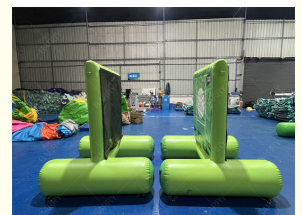

Product Specification

- Place Of Origin: Guangzhou
- Dimensions: 1.5x1.9m Or Customized
- Material: PVC
- Application: Outdoor,rental Business,amusement Park
- Color: Blue ,green
- Shipping Way: By Sea,express,air
- Logo: Can Be Printed On
- Delivery Time: 7-15days
- Item: Inflatable Soccer Field For Kids
- Highlight: **inflatable target goal game, customizable sports toss game, inflatable sports games with warranty**

More Images

Product Description

Inflatable TAB Brand Target Goal Game Customizable Sports Toss Game

Product Overview

This inflatable target goal game is a fun, interactive sports activity designed for events, parties, brand activations, and family entertainment. Built with the vibrant green TAB-branded design shown in the photos, it combines a lightweight, stable structure with a clear target opening for ball-tossing or aiming games, perfect for all ages.

The large front panel offers a high-visibility canvas for branding, making it ideal for corporate events, trade shows, or promotional campaigns.

Durable & Stable Construction

Made from heavy-duty 0.55mm commercial-grade PVC tarpaulin, built to withstand repeated use indoors and outdoors. The wide, weighted base design ensures the goal stays stable during play, even with active participants, while reinforced stitching at all stress points prevents tears.

The mesh target opening allows clear visibility while containing soft balls or lightweight projectiles, making it safe for kids and adults alike.

Easy Setup & Portability

Inflates quickly with a standard blower (included optional) in just minutes, and deflates compactly for easy transport and storage.