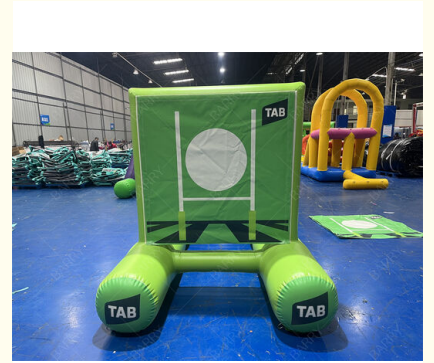

Inflatable TAB Brand Target Goal Game Customizable Sports Toss Game

Our Product Introduction

for more products please visit us on inflatables-toy.com

Basic Information

- Place of Origin: China
- Brand Name: Barry
- Certification: CE, EN14960, , SCT, EN71
- Minimum Order Quantity: 1 Piece
- Price: USD399-650/Piece
- Packaging Details: Product is packed by strong PVC bag and carton for blower, pump and other accessories
- Delivery Time: 7-15 Working Days
- Payment Terms: T/T,Paypal,Western Union
- Supply Ability: 500 Pices/Month

Product Specification

- Place Of Origin: Guangzhou
- Dimensions: 1.5x1.9m Or Customized
- Material: PVC
- Application: Outdoor,rental Business,amusement Park
- Color: Blue ,green
- Shipping Way: By Sea,express,air
- Logo: Can Be Printed On
- Delivery Time: 7-15days
- Item: Inflatable Soccer Field For Kids
- Highlight: **inflatable target goal game, customizable sports toss game, inflatable sports games with warranty**

More Images

Product Description

Inflatable TAB Brand Target Goal Game Customizable Sports Toss Game

Product Overview

This inflatable target goal game is a fun, interactive sports activity designed for events, parties, brand activations, and family entertainment. Built with the vibrant green TAB-branded design shown in the photos, it combines a lightweight, stable structure with a clear target opening for ball-tossing or aiming games, perfect for all ages.

The large front panel offers a high-visibility canvas for branding, making it ideal for corporate events, trade shows, or promotional campaigns.

Durable & Stable Construction

Made from heavy-duty 0.55mm commercial-grade PVC tarpaulin, built to withstand repeated use indoors and outdoors. The wide, weighted base design ensures the goal stays stable during play, even with active participants, while reinforced stitching at all stress points prevents tears.