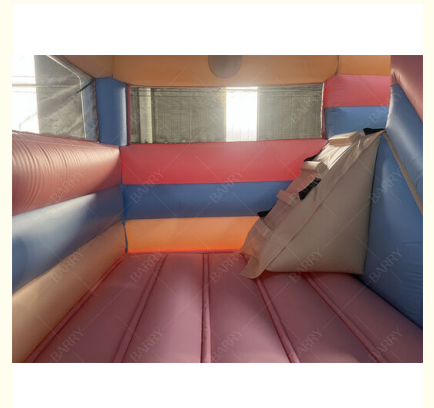

Product Specification

- Name: Inflatable Bouncer
- Size: 4x4m Or Customized
- Printing: Silk Printing,digital Printing,hand Printing
- Blower: 1500W 1100W 750W For Option
- Payment Term: T/T,Western Union,Paypal,L/C
- Delivery Time: 5-6 Days (after Receiving Payment)
- Highlight: **pink blue princess inflatable bounce house, pastel castle bounce house with slide, inflatable bouncer with slide for kids**

More Images

Product Description

Pink and Blue Princess Pastel Castle Inflatable Bounce House with Slide

Bring gentle, whimsical fun to any gathering with this pastel castle-themed inflatable bounce house combo. Designed with dreamy pink, baby blue, and warm beige tones, it's perfect for gender-neutral birthday parties, baby showers, family events, and photo-friendly commercial rentals. The soft color palette creates a calm, inviting play space that complements any decor while keeping kids entertained for hours.

This multi-functional unit combines a spacious bounce area, a gentle side slide, and a shaded roof to protect kids from direct sunlight—making it ideal for both indoor and outdoor use.

Key Features

Charming Pastel Aesthetic

A soft, eye-catching blend of pink, light blue, and beige creates a fairy-tale castle vibe without loud, overwhelming colors. Themed turrets and smooth color gradients make this bounce house a standout for photos and event branding.