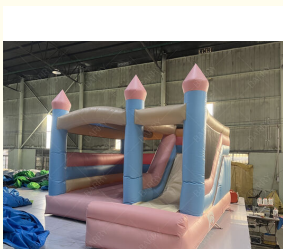

Product Specification

- Name: Inflatable Bouncer
- Size: 4x4m Or Customized
- Printing: Silk Printing,digital Printing,hand Printing
- Blower: 1500W 1100W 750W For Option
- Payment Term: T/T,Western Union,Paypal,L/C
- Delivery Time: 5-6 Days (after Receiving Payment)
- Highlight: **pink blue princess inflatable bounce house, pastel castle bounce house with slide, inflatable bouncer with slide for kids**

More Images

Product Description

Pink and Blue Princess Pastel Castle Inflatable Bounce House with Slide

Bring gentle, whimsical fun to any gathering with this pastel castle-themed inflatable bounce house combo. Designed with dreamy pink, baby blue, and warm beige tones, it's perfect for gender-neutral birthday parties, baby showers, family events, and photo-friendly commercial rentals. The soft color palette creates a calm, inviting play space that complements any decor while keeping kids entertained for hours.

This multi-functional unit combines a spacious bounce area, a gentle side slide, and a shaded roof to protect kids from direct sunlight—making it ideal for both indoor and outdoor use.

Key Features

Charming Pastel Aesthetic