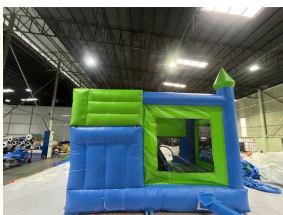

Product Specification

- Name: Inflatable Bouncer
- Size: 4x4x3.5m Or Customized
- Printing: Silk Printing,digital Printing,hand Printing
- Blower: 1500W 1100W 750W For Option
- Payment Term: T/T,Western Union,Paypal,L/C
- Delivery Time: 5-6 Days (after Receiving Payment)
- Highlight: **customizable inflatable bounce castle, jump and slide combo bouncer, green inflatable bounce house**

More Images

Product Description

Green Jumping Castle Customizable Castle Inflatable Bounce & Slide Combo

This classic castle-style inflatable bounce house with slide is a versatile, high-performance addition to any party rental inventory, family backyard, or commercial event. Designed with a clean, blank canvas front panel and bold blue-green color scheme, it offers endless customization possibilities to match your brand, theme, or event needs.

Built for heavy-duty commercial use, this combo features a spacious bounce area, a gentle front entry ramp, and a full-size side slide, creating multiple play zones for kids to jump, climb, and slide safely. The reinforced mesh walls ensure constant airflow and clear visibility for supervisors, while the durable stitching and premium 0.55mm-0.6mm PVC tarpaulin guarantee long-lasting performance.

What sets this model apart is its full customization flexibility: you can add custom logos, artwork, or themed prints to the large blank front panel, modify the color palette to your preference, or adjust the dimensions and slide configuration to suit your specific requirements. Easy to set up, deflate, and transport, it comes complete with a high-output blower, repair kit, and carrying bag for hassle-free operation.