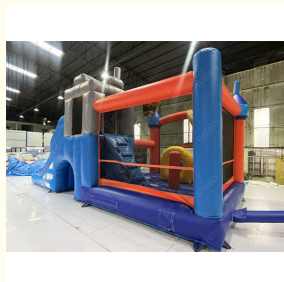

### Product Specification

- Name: Inflatable Bouncer
- Size: 8x5m Or Customized
- Printing: Silk Printing,digital Printing,hand Printing
- Blower: 1500W 1100W 750W For Option
- Payment Term: T/T,Western Union,Paypal,L/C
- Delivery Time: 5-6 Days (after Receiving Payment)
- Highlight: **medieval castle inflatable bounce house, bounce house combo for carnivals, school event inflatable bouncer**

### More Images

#### Product Overview

Step into a world of adventure with this Medieval Castle Themed Inflatable Bounce House Combo! Designed to spark imagination, this vibrant, multi-functional inflatable is the perfect centerpiece for kids' parties, community events, commercial rentals, and family backyard fun.