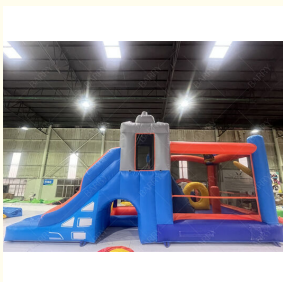

### Product Specification

- Name: Inflatable Bouncer
- Size: 8x5m Or Customized
- Printing: Silk Printing,digital Printing,hand Printing
- Blower: 1500W 1100W 750W For Option
- Payment Term: T/T,Western Union,Paypal,L/C
- Delivery Time: 5-6 Days (after Receiving Payment)
- Highlight: **medieval castle inflatable bounce house, bounce house combo for carnivals, school event inflatable bouncer**

### More Images

#### Product Overview

Step into a world of adventure with this Medieval Castle Themed Inflatable Bounce House Combo! Designed to spark imagination, this vibrant, multi-functional inflatable is the perfect centerpiece for kids' parties, community events, commercial rentals, and family backyard fun.

#### Perfect for Every Occasion

Ideal for birthday parties, carnivals, school events, church gatherings, or rental businesses, this castle combo offers endless fun while meeting strict safety standards. It's easy to set up, quick to deflate, and compact to store, making it a versatile addition to any event or inventory.