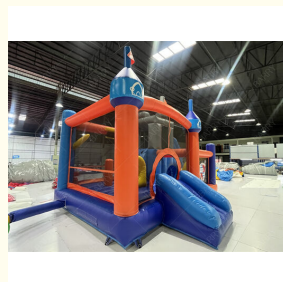

### Product Specification

- Name: Inflatable Bouncer
- Size: 8x5m Or Customized
- Printing: Silk Printing,digital Printing,hand Printing
- Blower: 1500W 1100W 750W For Option
- Payment Term: T/T,Western Union,Paypal,L/C
- Delivery Time: 5-6 Days (after Receiving Payment)
- Highlight: **medieval castle inflatable bounce house, bounce house combo for carnivals, school event inflatable bouncer**

### More Images

#### Product Overview

Step into a world of adventure with this Medieval Castle Themed Inflatable Bounce House Combo! Designed to spark imagination, this vibrant, multi-functional inflatable is the perfect centerpiece for kids' parties, community events, commercial rentals, and family backyard fun.

#### Perfect for Every Occasion

Ideal for birthday parties, carnivals, school events, church gatherings, or rental businesses, this castle combo offers endless fun while meeting strict safety standards. It's easy to set up, quick to deflate, and compact to store, making it a versatile addition to any event or inventory.