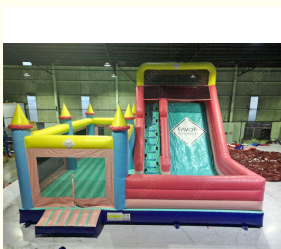

More Images

for more products please visit us on inflatables-toy.com